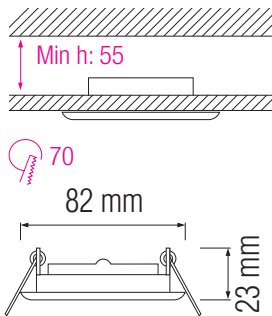

Technical Drawing