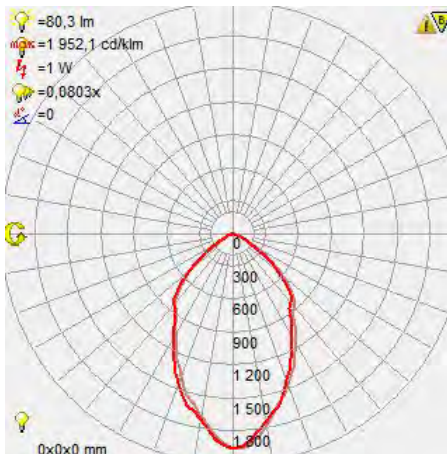

## Technical Drawing

 20

## Photometric Diagram

## Technical Data

Voltage (V)	185-264V
Product Wattage (W)	1
Equivalence with incandescent lamp	8
Colour Render Index (Ra)	>Ra80
Colour Temperature (K)	4200K
Materials	Aluminium
Protection Class	II
Dimmable	No
EEL	-
Warm-up time up to 60 %of the full light output	Instant Full Light
Luminous Flux (lm)	80
Luminous Efficacy (lm/W)	80
Rated Life (hrs) ⌚	30.000
IP Rating	20
Power Factor	>0.5
Beam Angle	60°
Starting Time	<0.2s
Number of ON-OFF cycling	x15.000