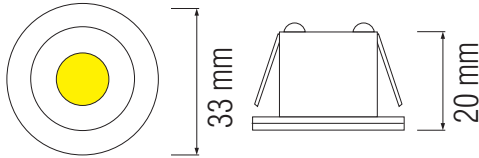

Technical Drawing