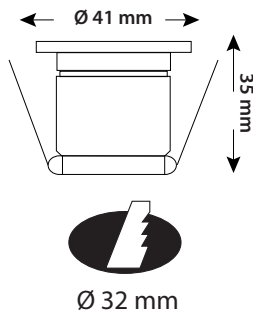

LED DOWNLIGHT

Product&Family Code: 016 039 0001

SILVIA

WHITE

MAT CHROME

Technical Drawing

Technical Data

Voltage (V)	85-265V
Product Wattage (W)	1
Equivalence with incandescent lamp	8
Colour Render Index (Ra)	>Ra70
Colour Temperature (K)	4200K
Materials	Aluminium
Protection Class	II
Dimmable	No
EEL	-
Warm-up time up to 60 % of the full light output	Instant Full Light
Luminous Flux (lm)	70
Luminous Efficacy (lm/W)	70
Rated Life (hrs) ⌚	30.000
IP Rating	20
Power Factor	>0.5
Beam Angle	20°
Starting Time	<0.2s
Number of ON-OFF cycling	x15.000