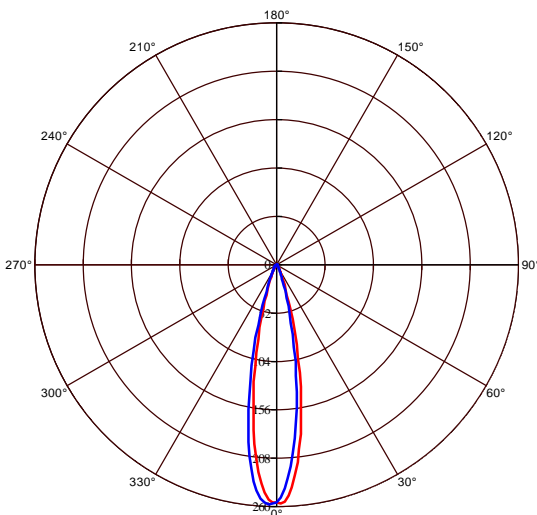

Photometric Diagram