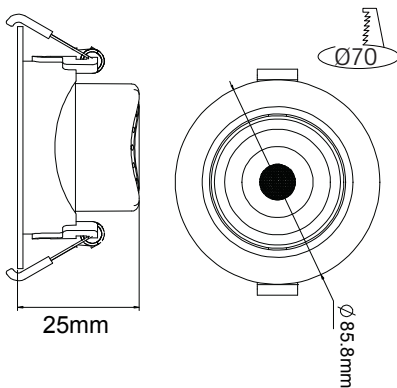

LED DOWNLIGHT

Product&Family Code: 016 053 1005

NORA PRO-5

CCT Adjustable

WHITE
BLACK

Technical Drawing

Technical Data

Voltage (V)	170-265V
Product Wattage (W)	5
Equivalence with incandescent lamp	40
Colour Render Index (Ra)	>Ra70
Colour Temperature (K)	3000K - 4500K 6000K
Materials	Plastic
Protection Class	II
Dimmable	No
EEL	
Warm-up time up to 60 % of the full light output	Instant Full Light
Luminous Flux (lm)	450
Luminous Efficacy (lm/W)	90
Rated Life (hrs) ⌚	20.000
IP Rating	20
Power Factor	>0.5
Beam Angle	52°
Starting Time	<0.2s
Number of ON-OFF cycling	x15.000