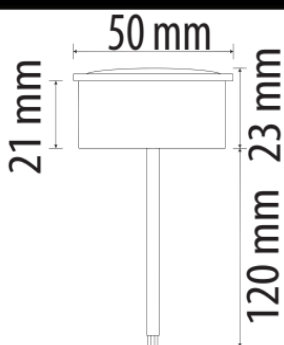

Technical Drawing

Features

- High Lumen and CRI, Good quality & Constant Current driver.
- High heat dissipation, low carbon and environmental protection.
- SMD LED Lamp Base.