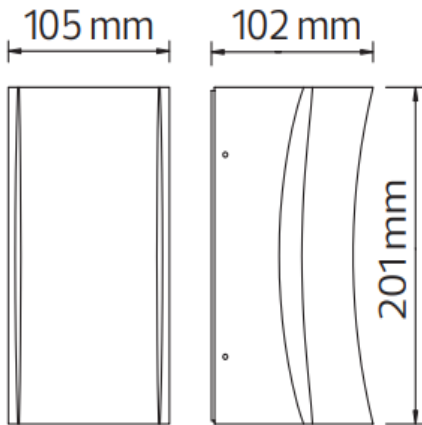

Technical Drawing