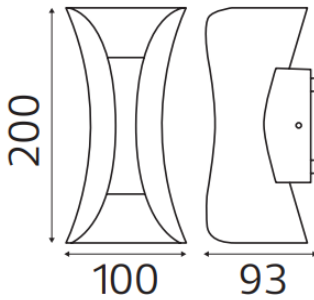

## Technical Drawing

## Technical Data

|   |                    |
|---|--------------------|
| Voltage (V)                                     | 85-265V            |
| Product Wattage (W)                             | 10                 |
| Equivalence with incandescent lamp(W)           | 80                 |
| Colour Render Index (Ra)                        | >Ra80              |
| Colour Temperature (K)                          | 4200K              |
| Materials                                       | ALUMINIUM          |
| Protection Class                                | I                  |
| Dimmable  | No                 |
| Warm-up time up to 60 %of the full light output | Instant Full Light |
| Luminous Flux (lm)                              | 517                |
| Luminous Efficacy (lm/W)                        | 51.7               |
| Rated Life (hrs) ⌚                              | 30.000             |
| IP Rating                                       | 65                 |
| Power Factor                                    | >0.5               |
| Beam Angle                                      | 120°               |
| Starting Time                                   | <0.2s              |
| Number of ON-OFF cycling                        | x15.000            |