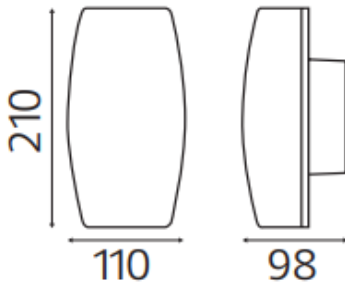

LED GARDEN LAMP

BLACK

Technical Drawing

Product&Family Code:

076 057 0010

OPERA-10

Technical Data

Voltage (V)	85-265V
Product Wattage (W)	10
Equivalence with incandescent lamp(W)	80
Colour Render Index (Ra)	>Ra70
Colour Temperature (K)	4200K
Materials	ALUMINIUM
Protection Class	I
Dimmable	No
Warm-up time up to 60 %of the full light output	Instant Full Light
Luminous Flux (lm)	844
Luminous Efficacy (lm/W)	84.4
Rated Life (hrs) ⌚	30.000
IP Rating	65
Power Factor	>0.5
Beam Angle	135°
Starting Time	<0.2s
Number of ON-OFF cycling	x15.000