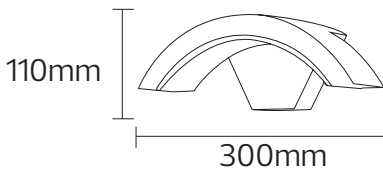

## Technical Drawing

## Technical Data

Voltage (V)	85-265V
Product Wattage (W)	24
Equivalence with incandescent lamp(W)	192
Colour Render Index (Ra)	>Ra70
Colour Temperature (K)	4200K
Materials	ALUMINIUM
Protection Class	I
Dimmable	No
Warm-up time up to 60 %of the full light output	Instant Full Light
Luminous Flux (lm)	828
Luminous Efficacy (lm/W)	34,5
Rated Life (hrs) ⌚	25.000
IP Rating	65
Power Factor	>0.5
Beam Angle	120°
Starting Time	<0.2s
Number of ON-OFF cycling	x15.000