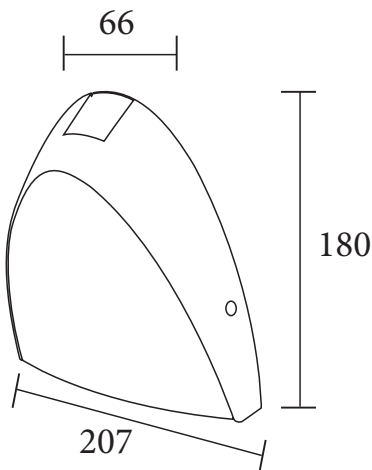

Technical Drawing