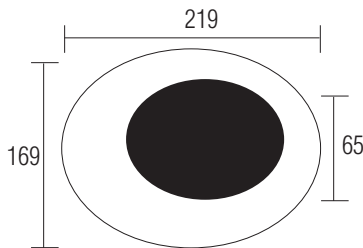

LED GARDEN LAMP

Product&Family Code: 076 062 0024

CLEMENT

WHITE

BLACK

Technical Drawing

Technical Data

Voltage (V)	100-265V
Product Wattage (W)	24
Equivalence with incandescent lamp(W)	192
Colour Render Index (Ra)	>Ra70
Colour Temperature (K)	4200K
Materials	Aluminium
Protection Class	II
Dimmable	No
Warm-up time up to 60 %of the full light output	Instant Full Light
Luminous Flux (lm)	1800
Luminous Efficacy (lm/W)	75
Rated Life (hrs) ⌚	30.000
IP Rating	65
Power Factor	>0.7
Beam Angle	120°
Starting Time	<0.2s
Number of ON-OFF cycling	x15.000