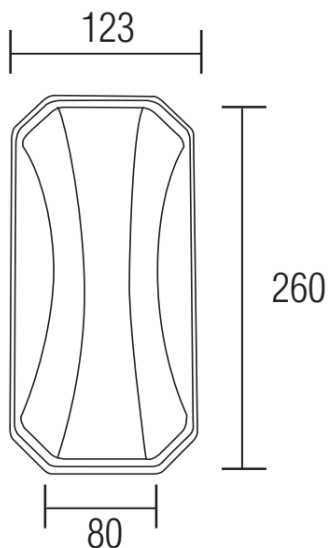

Technical Drawing