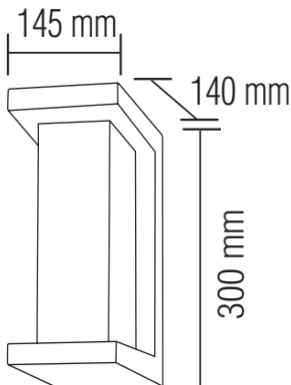

LED GARDEN LAMP

Product&Family Code: 076 080 0020

MORENA

BLACK

Technical Drawing

Technical Data

Voltage (V)	85-265V
Product Wattage (W)	20
Equivalence with incandescent lamp(W)	180
Colour Render Index (Ra)	>Ra70
Colour Temperature (K)	4200K
Materials	ALUMINIUM, PC
Protection Class	I
Dimmable	No
EEI	-
Warm-up time up to 60 %of the full light output	Instant Full Light
Luminous Flux (lm)	1800
Luminous Efficacy (lm/W)	90
Rated Life (hrs) ⌚	30.000
IP Rating	54
Power Factor	>0.5
Beam Angle	120°
Starting Time	<0.2s
Number of ON-OFF cycling	x15.000