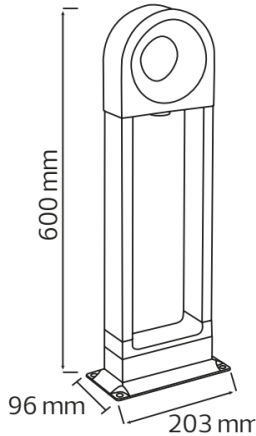

Technical Drawing