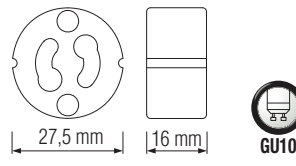

LAMP HOLDER

Product&Family Code: **PORCELAIN**

094 004 0001

10 cm.

20 cm.

094 004 0002

15 cm.

GU4/6.35

GU10

Technical Data	
Supply Voltage (AC)	250V
Current Rating	4A
Lamp Type	GU4/6.35 - GU10
Housing	Porcelain
Cable Type	Halogen Free

Applications

- GU4/6.35 and GU10 Porcelain Lamp Holder Fitting Bases With Wire Connector For Halogen & LED Bulbs