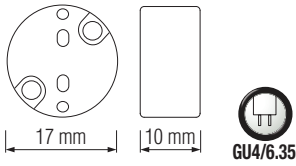

LAMP HOLDER

Product&Family Code: **PORCELAIN**

094 004 0001

10 cm.

20 cm.

094 004 0002

15 cm.

GU4/6.35

GU10

Technical Data	
Supply Voltage (AC)	250V
Current Rating	4A
Lamp Type	GU4/6.35 - GU10
Housing	Porcelain
Cable Type	Halogen Free

Applications

- GU4/6.35 and GU10 Porcelain Lamp Holder Fitting Bases With Wire Connector For Halogen & LED Bulbs