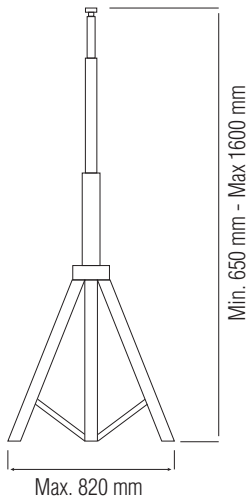

## Technical Data

Stand Type	Single
Cable Type	1.8 meter H05VV-F
Materials	Aluminium
Colour	Yellow

## Technical Drawing

## Features

- Fixture with adjustable stand of 0.60m to 1.80m.
- Independently adjustable.