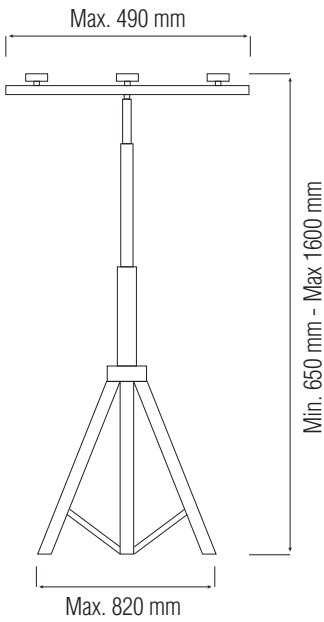

PROJECTOR STAND

Product&Family Code:

107 001 0002

TRIPOD DOUBLE

Technical Data

Stand Type	Double
Cable Type	1.8 meter H05VV-F
Materials	Aluminium
Colour	Yellow

Applications

- Suitable for both indoor and outdoor use. Renovation, Garages, Basement, Workshops.

Technical Drawing

Features

- Fixture with adjustable stand of 0.60m to 1.80m.
- Independently adjustable.