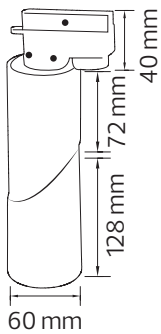

# TRACK LIGHT

Product&Family Code:

115 004 0001

**TORONTO**

WHITE  
BLACK

Technical Data	
Voltage (V)	220-240V
Product Wattage (W)	Max. 10W LED
Lamp Type	GU10
WEEE Regulation Appropriate	Yes
Operation Temperature	-30 / +40
Materials	Iron
Protection Class	II
Dimmable	No
IP Rating	20

## Technical Drawing