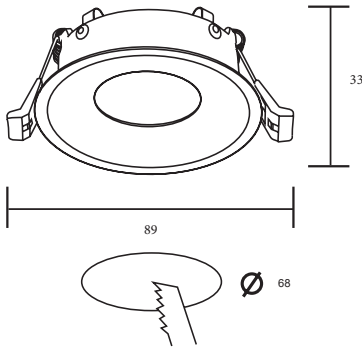

DOWNLIGHT FITTING

Product&Family Code: 015 034 0001

KAKTÜS-R

WHITE

BLACK

Technical Data

Product Wattage (W)	Max.10W LED
Lamp Type	MR16 G5.3/G6.35
WEEE Regulation Appropriate	Yes
Materials	Aluminium + Glass
Protection Class	N/A
Dimmable	No
EEI	-
IP Rating	65

Applications

- Designed indoor applications: Bathroom, Bedroom, Cinema, Gallery, Hospital, Hotel, Kitchen, Museum etc.

Technical Drawing

Features

- High heat dissipation, low carbon and environmental protection.
- Lamp holder not included