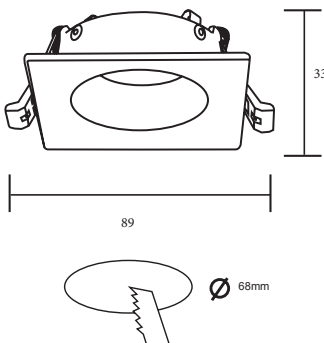

Technical Drawing