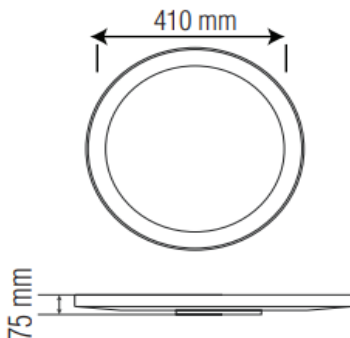

Technical Drawing