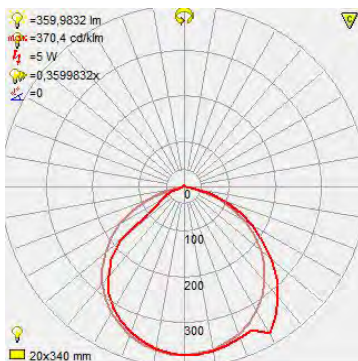

LED PICTURE & MIRROR LAMP

Product&Family Code: 040 001 0008

FLAMINGO-8

CHROME

BLACK

Technical Drawing

Photometric Diagram

Technical Data

Voltage (V)	100-250V
Product Wattage (W)	8
Equivalence with incandescent lamp(W)	64
Colour Render Index (Ra)	>Ra70
Colour Temperature (K)	4200
Materials	Metal + Chrome
Protection Class	I
Dimmable	No
Warm-up time up to 60 %of the full light output	instant Full Light
Luminous Flux (lm)	450
Luminous Efficacy (lm/W)	56,2
Rated Life (hrs) ⌚	30.000
IP Rating	45
Power Factor	>0.8
Beam Angle	120°
Starting Time	<0.2s
Number of ON-OFF cycling	x15.000