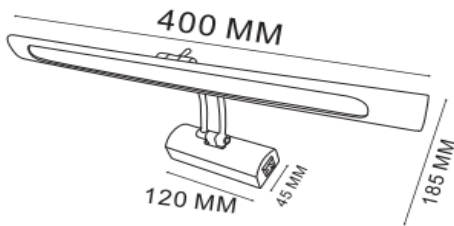

LED PICTURE & MIRROR LAMP

Product&Family Code: 040 001 0008

FLAMINGO-8

CHROME

BLACK

Technical Drawing

Photometric Diagram

Technical Data

Voltage (V)	100-250V
Product Wattage (W)	8
Equivalence with incandescent lamp(W)	64
Colour Render Index (Ra)	>Ra70
Colour Temperature (K)	4200
Materials	Metal + Chrome
Protection Class	I
Dimmable	No
Warm-up time up to 60 %of the full light output	instant Full Light
Luminous Flux (lm)	450
Luminous Efficacy (lm/W)	56,2
Rated Life (hrs) ⌚	30.000
IP Rating	45
Power Factor	>0.8
Beam Angle	120°
Starting Time	<0.2s
Number of ON-OFF cycling	x15.000