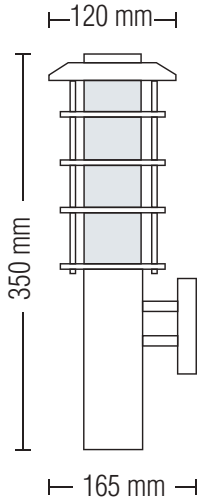

Technical Drawing