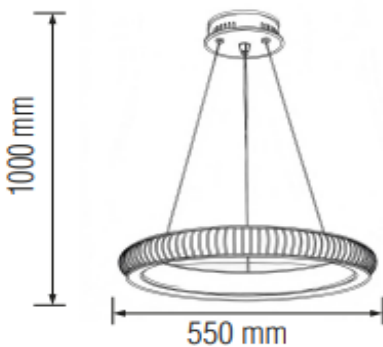

## Technical Data

Voltage (V)	175-265
Product Wattage (W)	80W
Equivalence with incandescent lamp(W)	640
Colour Render Index (Ra)	>Ra80
Colour Temperature (K)	3CCT
Materials	Aluminium + PS + Iron
Protection Class	I
Dimmable	Yes
EEL	-
Warm-up time up to 60 % of the full light output	Instant Full Light
Luminous Flux (lm)	5600
Luminous Efficacy (lm/W)	70
Rated Life (hrs) ⌚	30.000
IP Rating	20
Power Factor	>0.5
Beam Angle	120°

## Technical Drawing