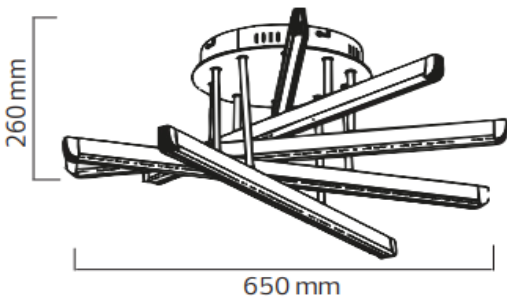

LED SUSPENSION LIGHT

Product&Family Code: 019 085 0084

FAUNA-84 3CCT

BLACK

WHITE

Technical Drawing

Applications

- LED Suspension Light has been specifically designed for use indoors and is ideal for both hospitality and residential lighting.