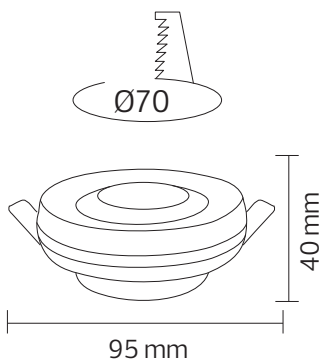

Technical Drawing