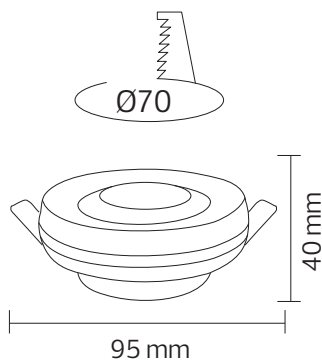

## Technical Data

Voltage (V)	220-240V
Product Wattage (W)	Max.10W
Lamp Type	GU10
WEEE Regulation Appropriate	Yes
Materials	Aluminium + Acrylic
Protection Class	N/A
Dimmable	No
EEI	-
IP Rating	20

## Technical Drawing