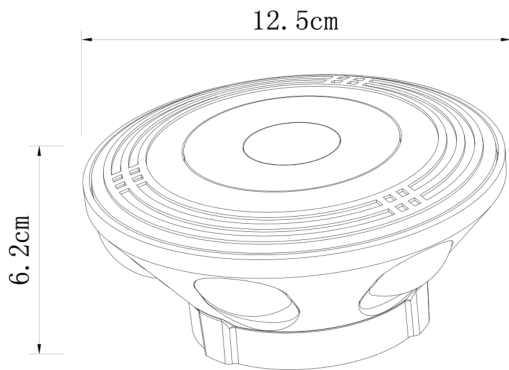

# LED GARDEN LAMP

Product&Family Code: 076 076 0007

**BOLERO-7**

BLACK

## Technical Drawing

## Technical Data

Voltage (V)	85-265V
Product Wattage (W)	7
Equivalence with incandescent lamp(W)	56
Colour Render Index (Ra)	>Ra70
Colour Temperature (K)	4200K
Materials	ALUMINIUM, PC
Protection Class	I
Dimmable	No
EEI	-
Warm-up time up to 60 %of the full light output	Instant Full Light
Luminous Flux (lm)	619
Luminous Efficacy (lm/W)	88
Rated Life (hrs) ⌚	30.000
IP Rating	54
Power Factor	>0.5
Beam Angle	120°
Starting Time	<0.2s
Number of ON-OFF cycling	x15.000