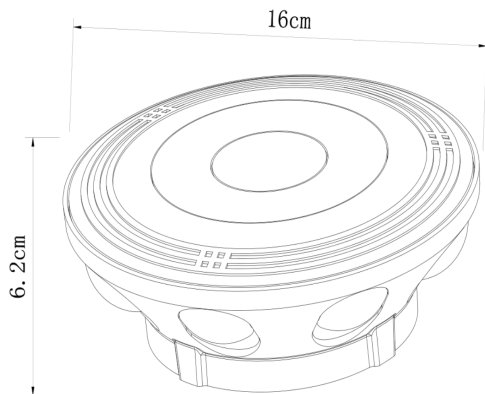

Technical Drawing