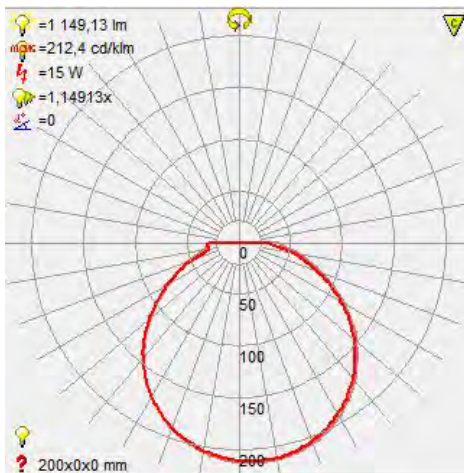

LED DOWNLIGHT

Product&Family Code: 016 016 0015

CLARA-15

Technical Drawing

Photometric Diagram

Technical Data

Voltage (V)	100-265V
Product Wattage (W)	15
Equivalence with incandescent lamp	120
Colour Render Index (Ra)	>Ra70
Colour Temperature (K)	3000K / 4200K / 6400K
Materials	Aluminium Die Casting Body
Protection Class	II
Dimmable	No
EEI	-
Warm-up time up to 60 % of the full light output	Instant Full Light
Luminous Flux (lm)	1150
Luminous Efficacy (lm/W)	76
Rated Life (hrs) ⌚	30.000
IP Rating	20
Power Factor	>0.5
Beam Angle	120°
Starting Time	<0.2s
Number of ON-OFF cycling	x15.000