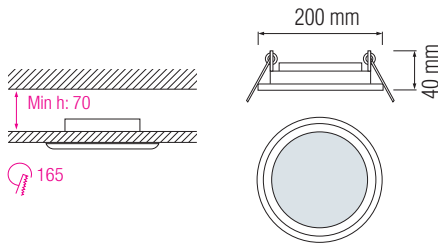

LED DOWNLIGHT

Product&Family Code: 016 016 0015

CLARA-15

Technical Drawing

Photometric Diagram

Technical Data

Voltage (V)	100-265V
Product Wattage (W)	15
Equivalence with incandescent lamp	120
Colour Render Index (Ra)	>Ra70
Colour Temperature (K)	3000K / 4200K / 6400K
Materials	Aluminium Die Casting Body
Protection Class	II
Dimmable	No
EEI	-
Warm-up time up to 60 % of the full light output	Instant Full Light
Luminous Flux (lm)	1150
Luminous Efficacy (lm/W)	76
Rated Life (hrs) ⌚	30.000
IP Rating	20
Power Factor	>0.5
Beam Angle	120°
Starting Time	<0.2s
Number of ON-OFF cycling	x15.000