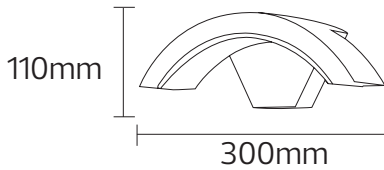

## Technical Drawing

## Technical Data

Voltage (V)	85-265V
Product Wattage (W)	24
Equivalence with incandescent lamp(W)	192
Colour Render Index (Ra)	>Ra70
Colour Temperature (K)	4200K
Materials	ALUMINIUM
Protection Class	I
Dimmable	No
Warm-up time up to 60 % of the full light output	Instant Full Light
Luminous Flux (lm)	828
Luminous Efficacy (lm/W)	34,5
Rated Life (hrs) ⌚	25.000
IP Rating	65
Power Factor	>0.5
Beam Angle	120°
Starting Time	<0.2s
Number of ON-OFF cycling	x15.000