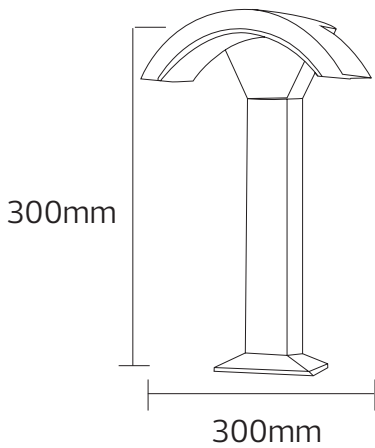

LED GARDEN LAMP

Product&Family Code:

076 058 0002

DYNAMIC-2

BLACK

Technical Drawing

Technical Data

Voltage (V)	85-265V
Product Wattage (W)	24
Equivalence with incandescent lamp(W)	192
Colour Render Index (Ra)	>Ra70
Colour Temperature (K)	4200K
Materials	ALUMINIUM
Protection Class	I
Dimmable	No
Warm-up time up to 60 %of the full light output	Instant Full Light
Luminous Flux (lm)	828
Luminous Efficacy (lm/W)	34,5
Rated Life (hrs) ⌚	25.000
IP Rating	65
Power Factor	>0.5
Beam Angle	120°
Starting Time	<0.2s
Number of ON-OFF cycling	x15.000