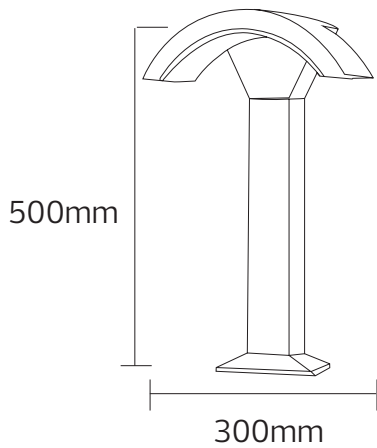

LED GARDEN LAMP

Product&Family Code:

076 058 0003

DYNAMIC-3

BLACK

Technical Drawing

Technical Data

Voltage (V)	85-265V
Product Wattage (W)	24
Equivalence with incandescent lamp(W)	192
Colour Render Index (Ra)	>Ra70
Colour Temperature (K)	4200K
Materials	ALUMINIUM
Protection Class	I
Dimmable	No
Warm-up time up to 60 %of the full light output	Instant Full Light
Luminous Flux (lm)	828
Luminous Efficacy (lm/W)	34,5
Rated Life (hrs) ⌚	25.000
IP Rating	65
Power Factor	>0.5
Beam Angle	120°
Starting Time	<0.2s
Number of ON-OFF cycling	x15.000