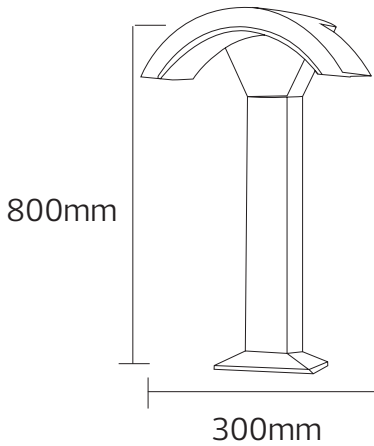

LED GARDEN LAMP

Product&Family Code:

076 058 0004

DYNAMIC-4

BLACK

Technical Drawing

Technical Data

Voltage (V)	85-265V
Product Wattage (W)	24
Equivalence with incandescent lamp(W)	192
Colour Render Index (Ra)	>Ra70
Colour Temperature (K)	4200K
Materials	ALUMINIUM
Protection Class	I
Dimmable	No
Warm-up time up to 60 %of the full light output	Instant Full Light
Luminous Flux (lm)	828
Luminous Efficacy (lm/W)	34,5
Rated Life (hrs) ⌚	25.000
IP Rating	65
Power Factor	>0.5
Beam Angle	120°
Starting Time	<0.2s
Number of ON-OFF cycling	x15.000