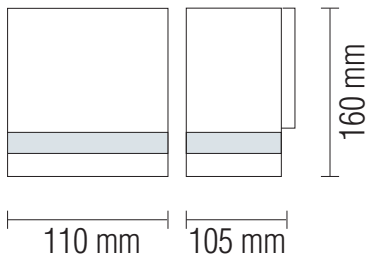

Technical Drawing