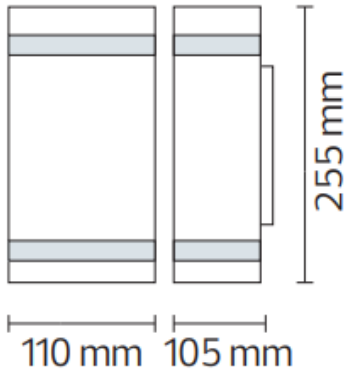

Technical Drawing