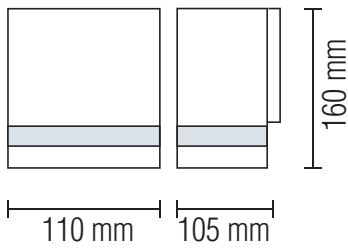

# GARDEN LAMP

Product&amp;Family Code: 075 010 0003

**GARDENYA-3**

Technical Data	
Voltage (V)	220-240V
Product Wattage (W)	Max. 10W LED
Lamp Type	GU10
WEEE Regulation Appropriate	Yes
Operation Temperature	-30 / +40
Materials	Stainless Steel Body + PC
Protection Class	I
Dimmable	No
EEI	-
IP Rating	44

## Technical Drawing