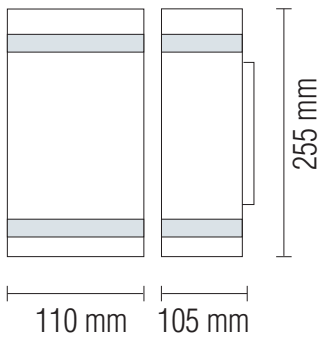

Technical Drawing