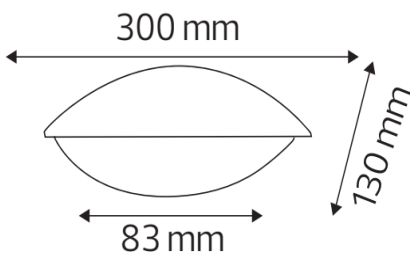

Technical Drawing