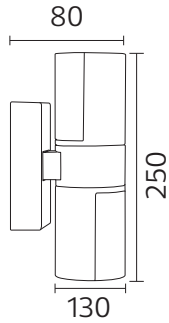

LED GARDEN LAMP

BLACK

Technical Drawing

Product&Family Code:

076 054 0014

IMPERIAL-2

Technical Data

Voltage (V)	85-265V
Product Wattage (W)	2x7
Equivalence with incandescent lamp(W)	112
Colour Render Index (Ra)	>Ra70
Colour Temperature (K)	4200K
Materials	ALUMINIUM
Protection Class	I
Dimmable	No
Warm-up time up to 60 %of the full light output	Instant Full Light
Luminous Flux (lm)	1260
Luminous Efficacy (lm/W)	90
Rated Life (hrs) ⌚	30.000
IP Rating	54
Power Factor	>0.5
Beam Angle	120°
Starting Time	<0.2s
Number of ON-OFF cycling	x15.000