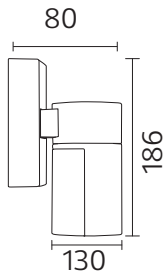

## Technical Drawing

## Technical Data

Voltage (V)	85-265V
Product Wattage (W)	7
Equivalence with incandescent lamp(W)	56
Colour Render Index (Ra)	>Ra70
Colour Temperature (K)	4200K
Materials	ALUMINIUM
Protection Class	I
Dimmable	No
Warm-up time up to 60 %of the full light output	Instant Full Light
Luminous Flux (lm)	630
Luminous Efficacy (lm/W)	90
Rated Life (hrs) ⌚	30.000
IP Rating	54
Power Factor	>0.5
Beam Angle	120°
Starting Time	<0.2s
Number of ON-OFF cycling	x15.000