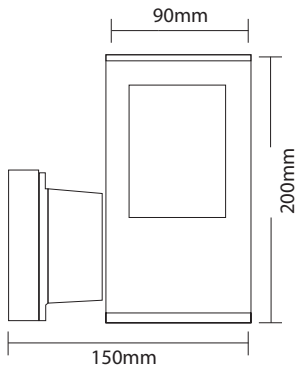

Technical Drawing