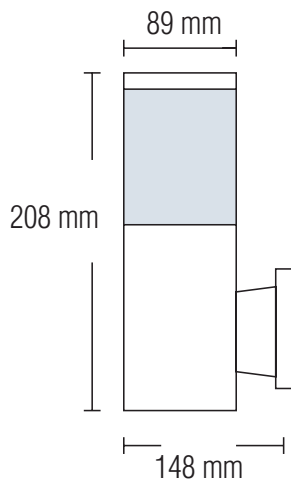

# GARDEN LAMP

Product&amp;Family Code: 075 014 0002

**KAVAK-2**

Technical Data	
Voltage (V)	220-240V
Product Wattage (W)	Max.18W LED
Lamp Type	E27
WEEE Regulation Appropriate	Yes
Operation Temperature	-30 / +40
Materials	Aluminium Body + Glass (Diffuser)
Protection Class	I
Dimmable	No
EEL	-
IP Rating	44

## Technical Drawing