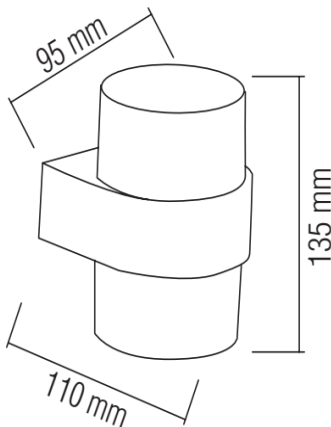

## Technical Data

Voltage (V)	85-265V
Product Wattage (W)	10
Equivalence with incandescent lamp(W)	80
Colour Render Index (Ra)	>Ra70
Colour Temperature (K)	4200K
Materials	ALUMINIUM
Protection Class	I
Dimmable	No
EEI	-
Warm-up time up to 60 %of the full light output	Instant Full Light
Luminous Flux (lm)	900
Luminous Efficacy (lm/W)	90
Rated Life (hrs) ⌚	30.000
IP Rating	54
Power Factor	>0.5
Beam Angle	120°
Starting Time	<0.2s
Number of ON-OFF cycling	x15.000

## Technical Drawing