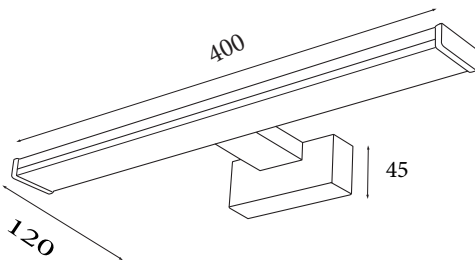

Technical Drawing

Features

1. High Lumen and CRI, Good quality & Constant Current driver.
   - High heat dissipation, low carbon and environmental protection.
   - SMD LED Lamp Base.
2. Very low energy consumption.