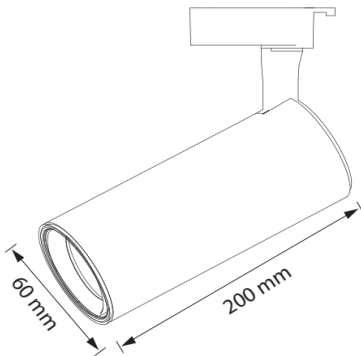

Technical Drawing