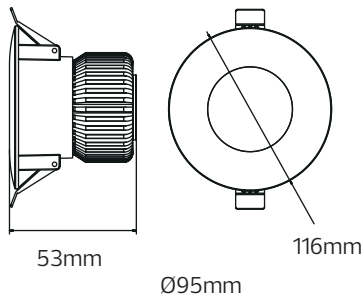

## Technical Drawing

## Photometric Diagram

## Technical Data

Voltage (V)	85-265V
Product Wattage (W)	20
Equivalence with incandescent lamp	160
Colour Render Index (Ra)	>Ra80
Colour Temperature (K)	6400K
Materials	Aluminium Die Casting Body
Protection Class	II
Dimmable	No
EEI	-
Warm-up time up to 60 %of the full light output	Instant Full Light
Luminous Flux (lm)	1500
Luminous Efficacy (lm/W)	75
Rated Life (hrs) ⌚	30.000
IP Rating	20
Power Factor	>0.5
Beam Angle	60°
Starting Time	<0.2s
Number of ON-OFF cycling	x15.000