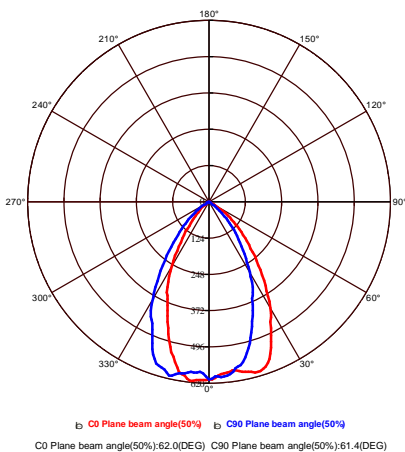

## Technical Drawing

## Photometric Diagram

## Technical Data

Voltage (V)	85-265V
Product Wattage (W)	20
Equivalence with incandescent lamp	160
Colour Render Index (Ra)	>Ra80
Colour Temperature (K)	6400K
Materials	Aluminium Die Casting Body
Protection Class	II
Dimmable	No
EEI	-
Warm-up time up to 60 %of the full light output	Instant Full Light
Luminous Flux (lm)	1500
Luminous Efficacy (lm/W)	75
Rated Life (hrs) ⌚	30.000
IP Rating	20
Power Factor	>0.5
Beam Angle	60°
Starting Time	<0.2s
Number of ON-OFF cycling	x15.000