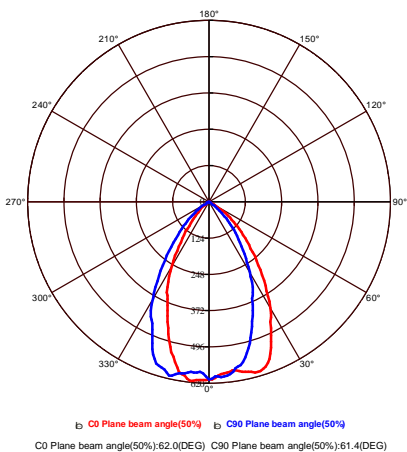

LED DOWNLIGHT

Product&Family Code: 016 046 0030

LUCIA-30

Technical Drawing

Photometric Diagram

Technical Data

Voltage (V)	85-265V
Product Wattage (W)	30
Equivalence with incandescent lamp	240
Colour Render Index (Ra)	>Ra80
Colour Temperature (K)	6400K
Materials	Aluminium Die Casting Body
Protection Class	II
Dimmable	No
EEI	-
Warm-up time up to 60 % of the full light output	Instant Full Light
Luminous Flux (lm)	2250
Luminous Efficacy (lm/W)	75
Rated Life (hrs) ⌚	30.000
IP Rating	20
Power Factor	>0.5
Beam Angle	60°
Starting Time	<0.2s
Number of ON-OFF cycling	x15.000