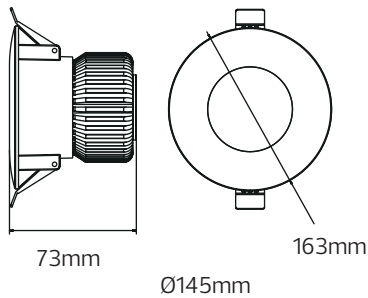

LED DOWNLIGHT

Product&Family Code: 016 046 0030

LUCIA-30

Technical Drawing

Photometric Diagram

Technical Data

Voltage (V)	85-265V
Product Wattage (W)	30
Equivalence with incandescent lamp	240
Colour Render Index (Ra)	>Ra80
Colour Temperature (K)	6400K
Materials	Aluminium Die Casting Body
Protection Class	II
Dimmable	No
EEI	-
Warm-up time up to 60 % of the full light output	Instant Full Light
Luminous Flux (lm)	2250
Luminous Efficacy (lm/W)	75
Rated Life (hrs) ⌚	30.000
IP Rating	20
Power Factor	>0.5
Beam Angle	60°
Starting Time	<0.2s
Number of ON-OFF cycling	x15.000