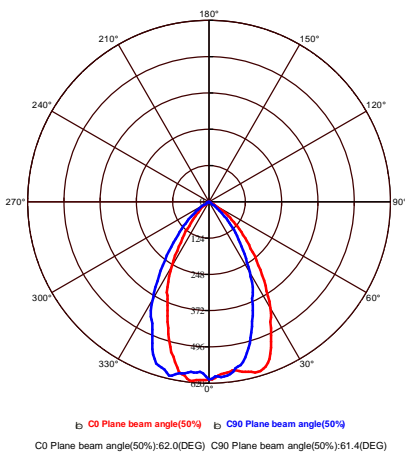

LED DOWNLIGHT

Product&Family Code: 016 046 0040

LUCIA-40

Technical Drawing

Photometric Diagram

Technical Data

Voltage (V)	85-265V
Product Wattage (W)	40
Equivalence with incandescent lamp	320
Colour Render Index (Ra)	>Ra80
Colour Temperature (K)	6400K
Materials	Aluminium Die Casting Body
Protection Class	II
Dimmable	No
EEI	-
Warm-up time up to 60 %of the full light output	Instant Full Light
Luminous Flux (lm)	3000
Luminous Efficacy (lm/W)	75
Rated Life (hrs) ⌚	30.000
IP Rating	20
Power Factor	>0.5
Beam Angle	60°
Starting Time	<0.2s
Number of ON-OFF cycling	x15.000