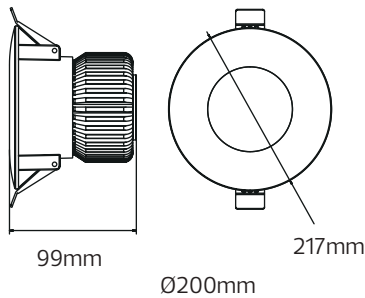

LED DOWNLIGHT

Product&Family Code: 016 046 0040

LUCIA-40

Technical Drawing

Photometric Diagram

Technical Data

Voltage (V)	85-265V
Product Wattage (W)	40
Equivalence with incandescent lamp	320
Colour Render Index (Ra)	>Ra80
Colour Temperature (K)	6400K
Materials	Aluminium Die Casting Body
Protection Class	II
Dimmable	No
EEI	-
Warm-up time up to 60 %of the full light output	Instant Full Light
Luminous Flux (lm)	3000
Luminous Efficacy (lm/W)	75
Rated Life (hrs) ⌚	30.000
IP Rating	20
Power Factor	>0.5
Beam Angle	60°
Starting Time	<0.2s
Number of ON-OFF cycling	x15.000