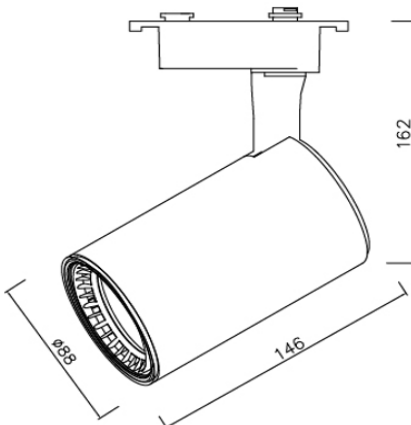

# LED TRACK LIGHT

Product&amp;Family Code: 018 020 0024

**LYON-24**

WHITE

BLACK

## Technical Data

Voltage (V)	100-240V
Product Wattage (W)	24
Equivalence with incandescent lamp(W)	192
Colour Render Index (Ra)	>Ra80
Colour Temperature (K)	4200K
Materials	Aluminium Die Casting
Protection Class	II
Dimmable	No
EEI	-
Warm-up time up to 60 %of the full light output	Instant Full Light
Luminous Flux (lm)	1560
Luminous Efficacy (lm/W)	65
Rated Life (hrs) ⌚	30.000
IP Rating	20
Power Factor	>0.5
Beam Angle	24°
Starting Time	<0.2s
Number of ON-OFF cycling	x15.000

## Technical Drawing